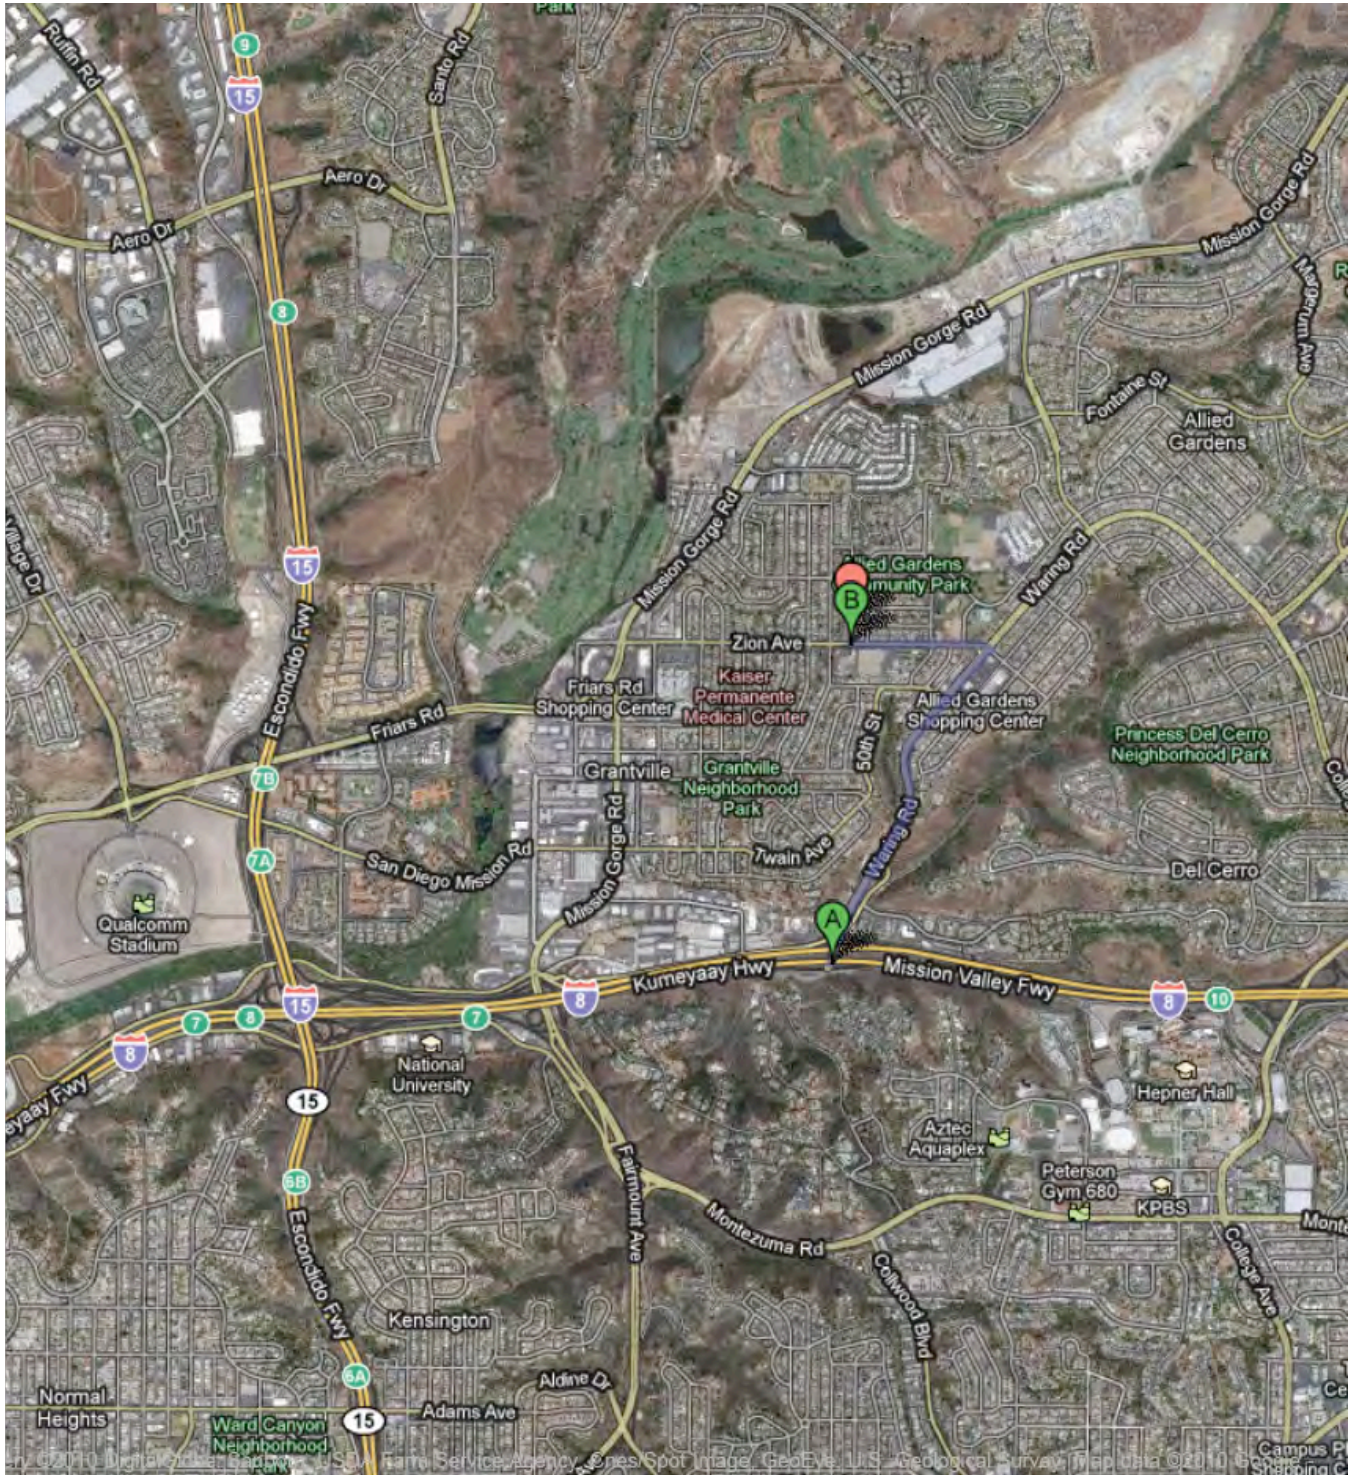

Directions to Zion Avenue Community Church, 4880 Zion Ave San Diego, CA 92120

- From Interstate 8 and Waring Rd.**
- 1. Head north on Waring Rd** 1.0 mi
 - 2. Turn left at Zion Ave** 0.4 mi

Call 619-865-2274 if lost.